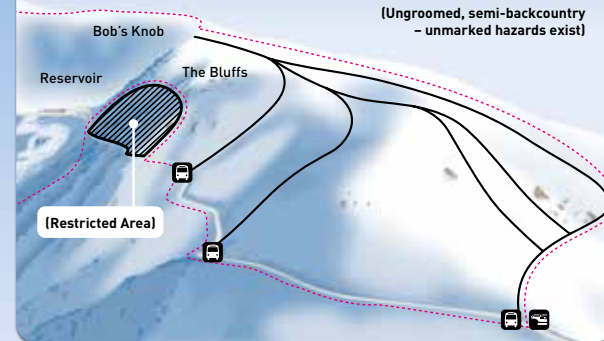

RAKAIA SADDLE CHUTES

(Ungroomed, semi-backcountry
- unmarked hazards exist)

BASE FACILITIES

-  Patrol/Medical
-  Toilets
-  Café & Licensed Restaurant
-  Snow Shop
-  Guest Services
-  Ski/Snowboard Rental
-  Skiwland Early Learning Centre
-  Snowsports School
-  Ride Share Point
-  Car Park
-  Heliski taxi
-  Shuttle

SKI AREA KEY

-  Ski Area Boundary
-  Beginner
-  Intermediate
-  Advanced Intermediate
-  Advanced
-  Expert Only
-  Lifts
-  Slow Zone
-  Progression Park
-  Terrain Park
-  Snowmaking
-  Surface Conveyor Lift
-  Restricted Area
-  Boundary Gate
-  Terrain Access Gate